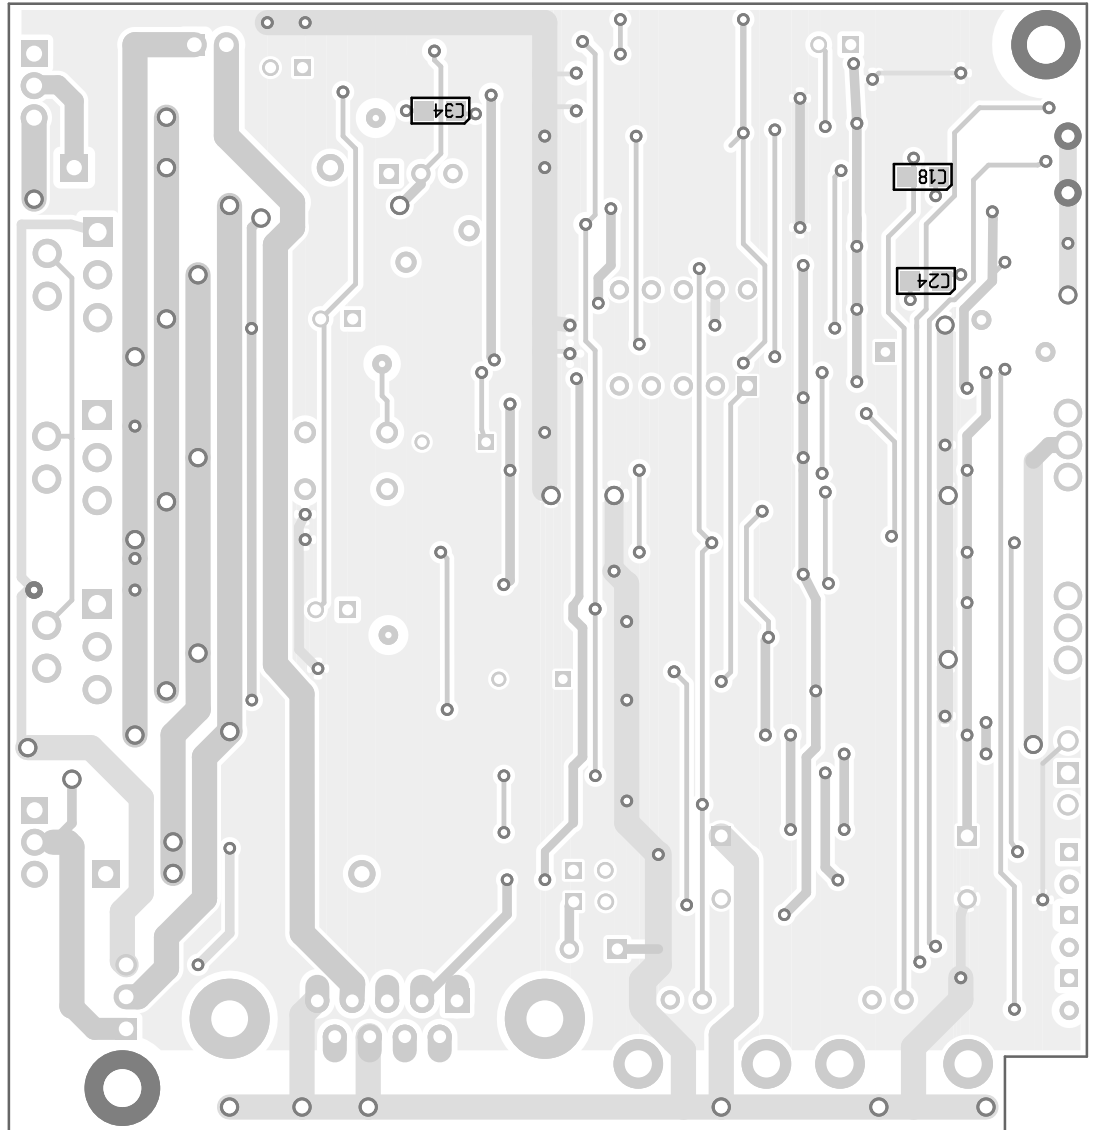

mm 2.98

mm 2.78

Grid (1, 1)

Hammond 1590QBK

85.5 mm

89.5 mm

7942
7942

mm 2.98

mm 2.58

Grid (1, 1)