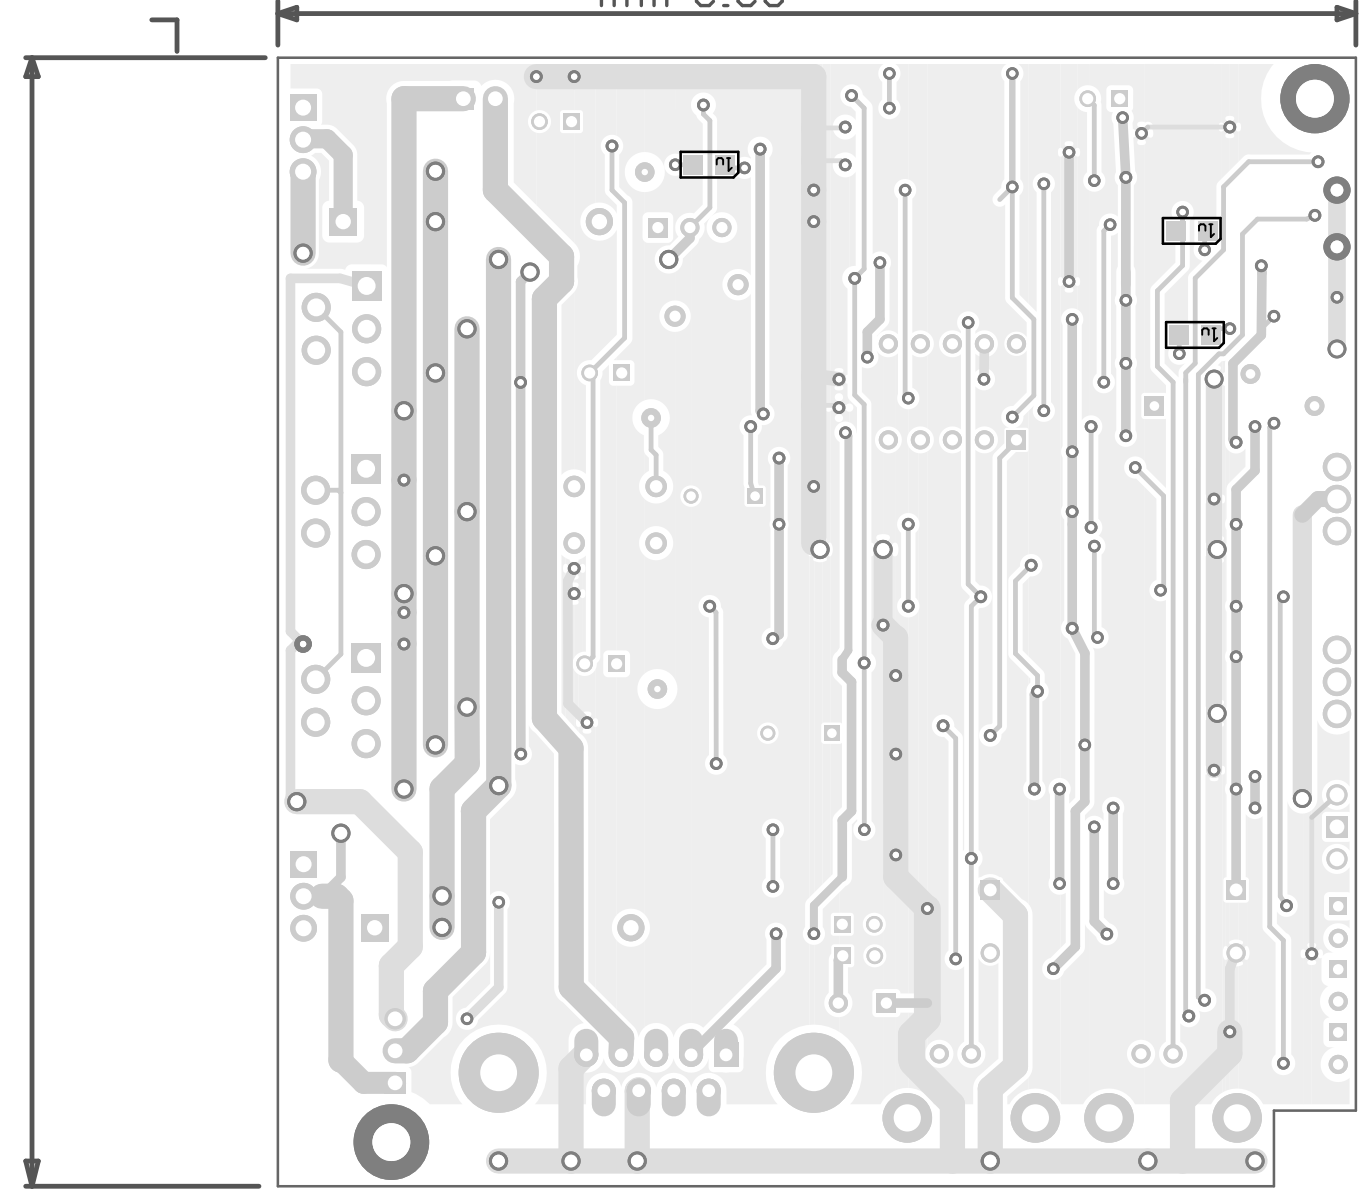

mm 2.98

mm 2.78

Grid (1, 1)

Hammond 1590QBK

85.5 mm

89.5 mm

7942
7942

mm 2.98

mm 2.58

Grid (1, 1)