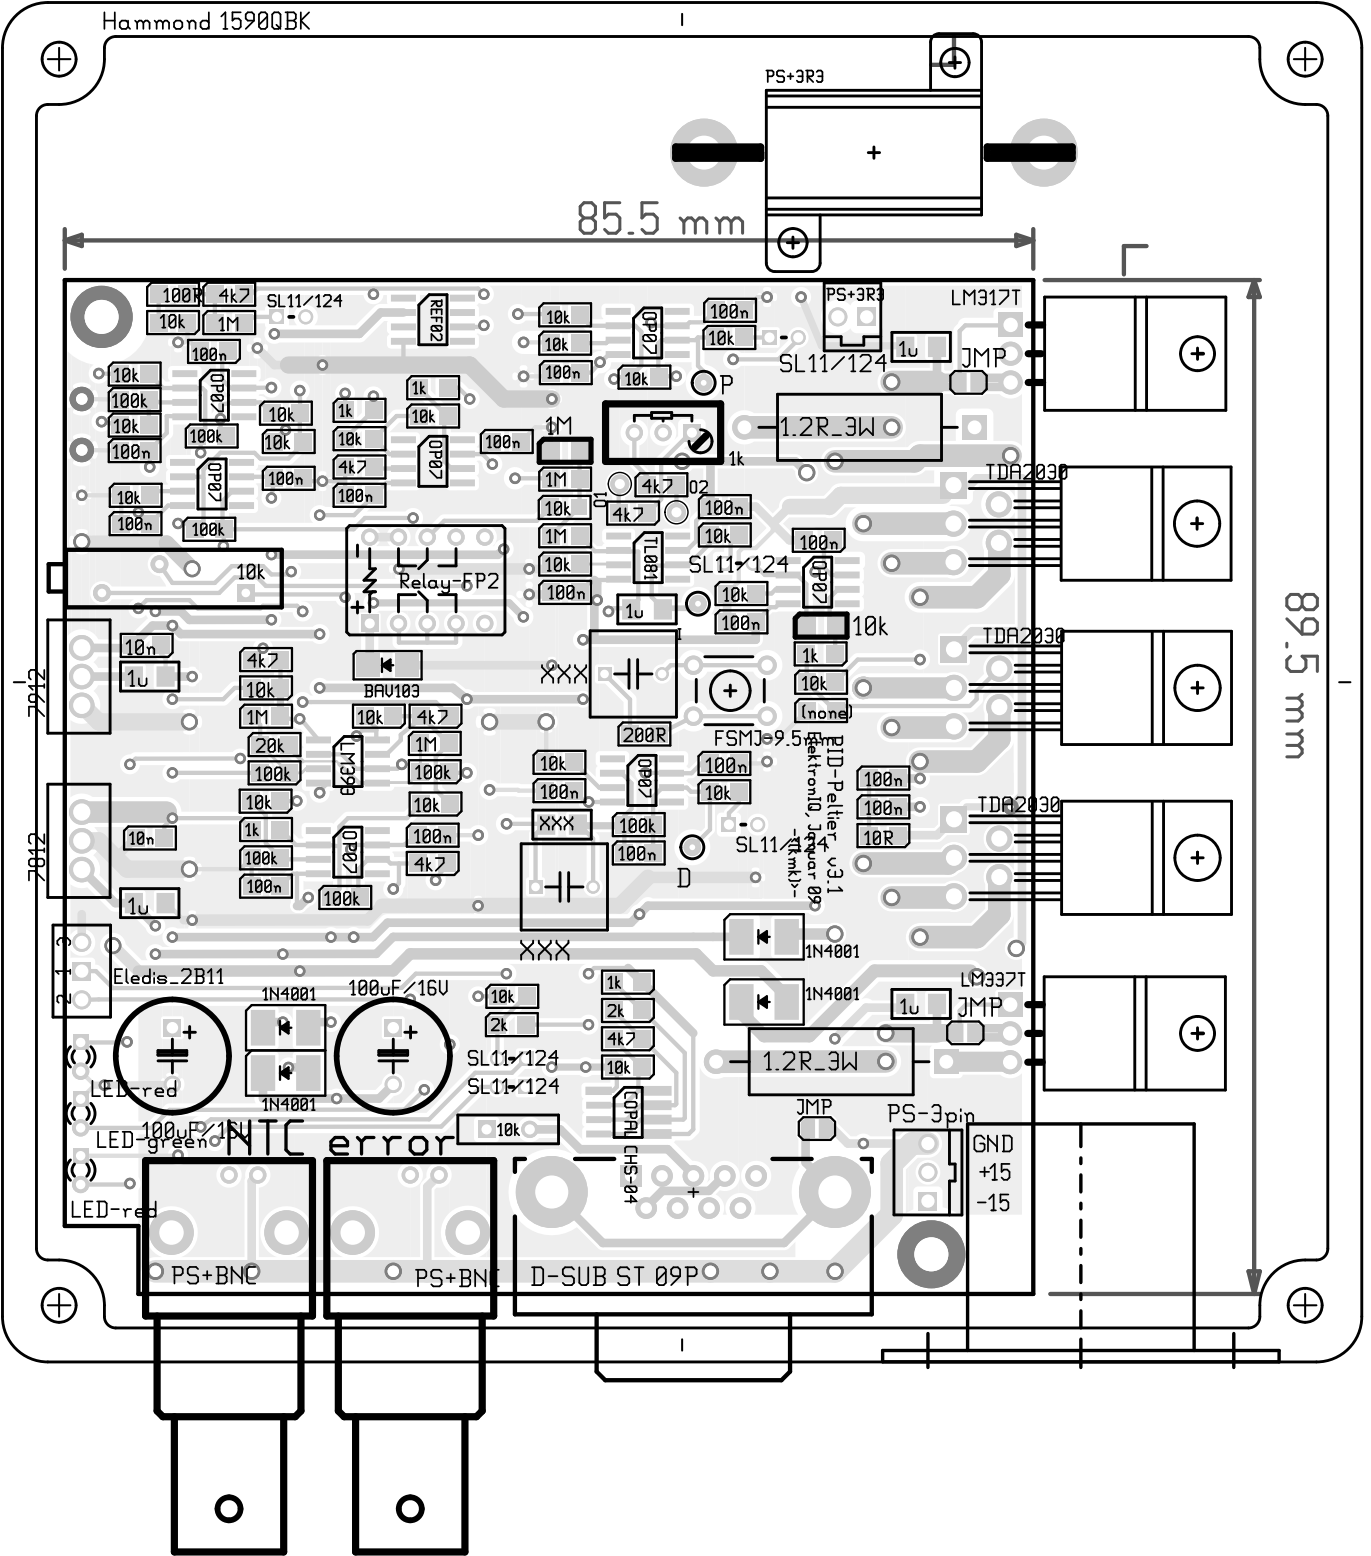

mm 2.98

mm 2.78

Grid (1, 1)

Hammond 1590QBK

85.5 mm

89.5 mm

7942
7942

mm 2.98

mm 2.58

Grid (1, 1)