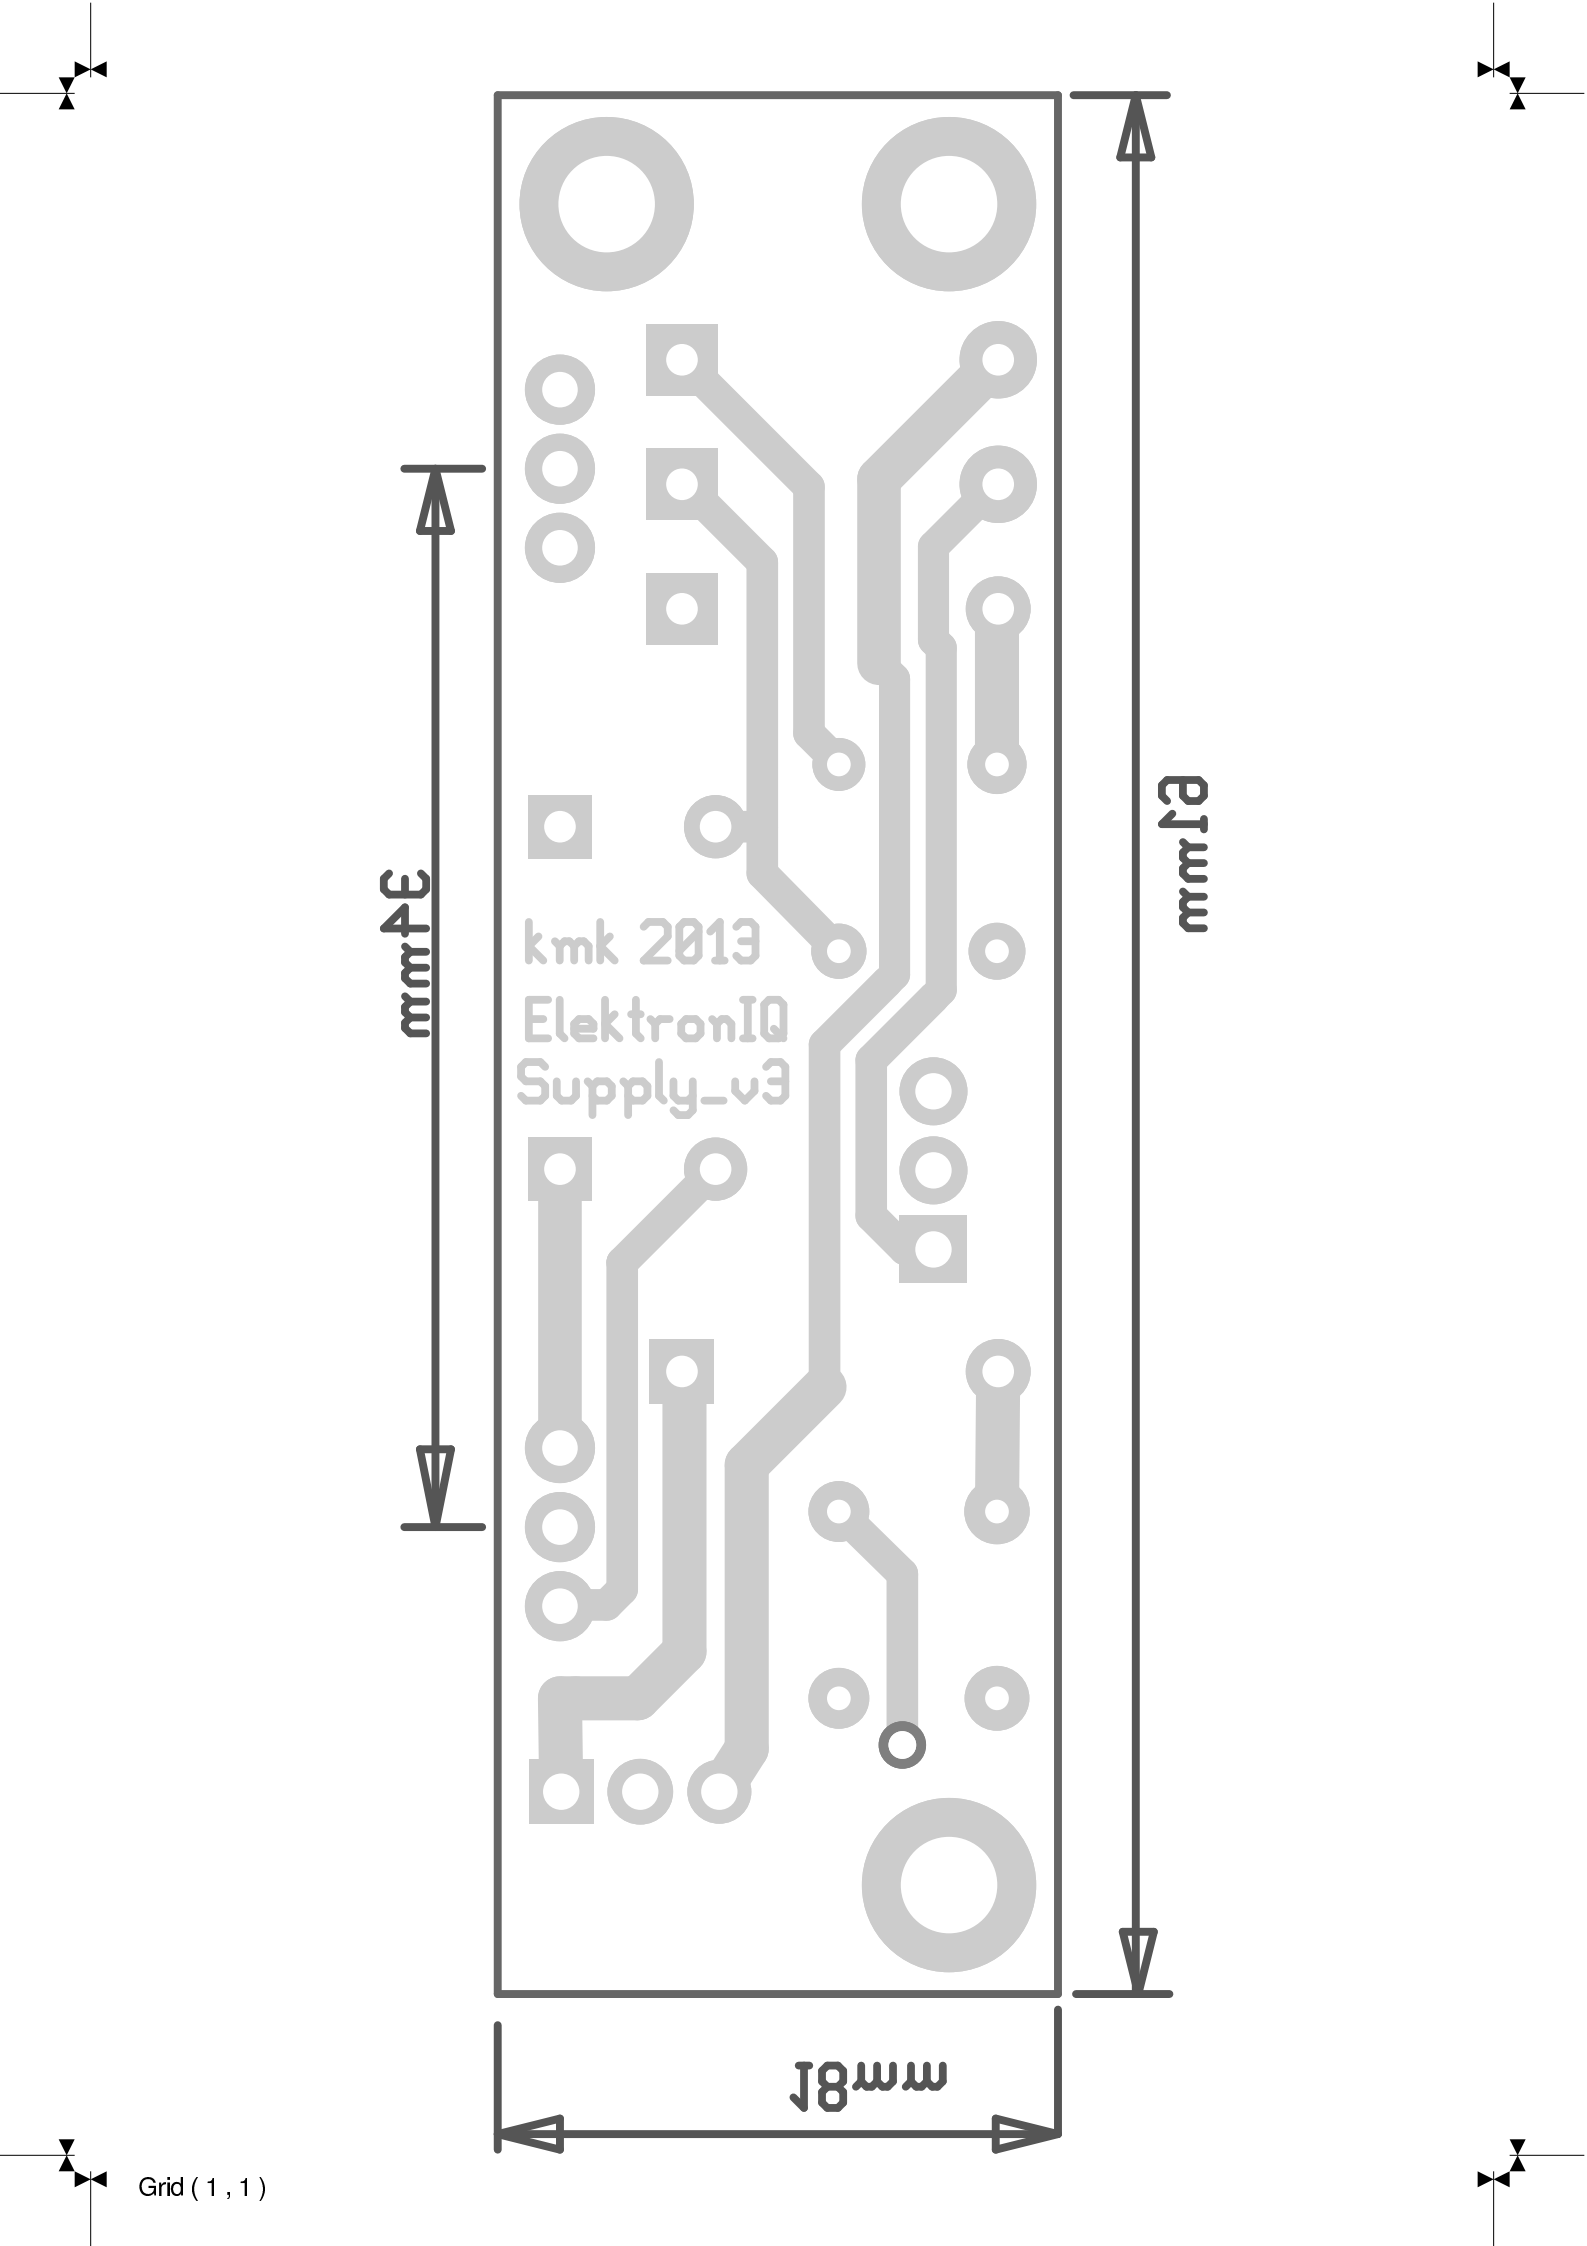

144mm

198mm

198mm

kmk 2013  
ElektronIQ  
Supply\_v3

Grid (1, 1)

198mm

212mm

198mm