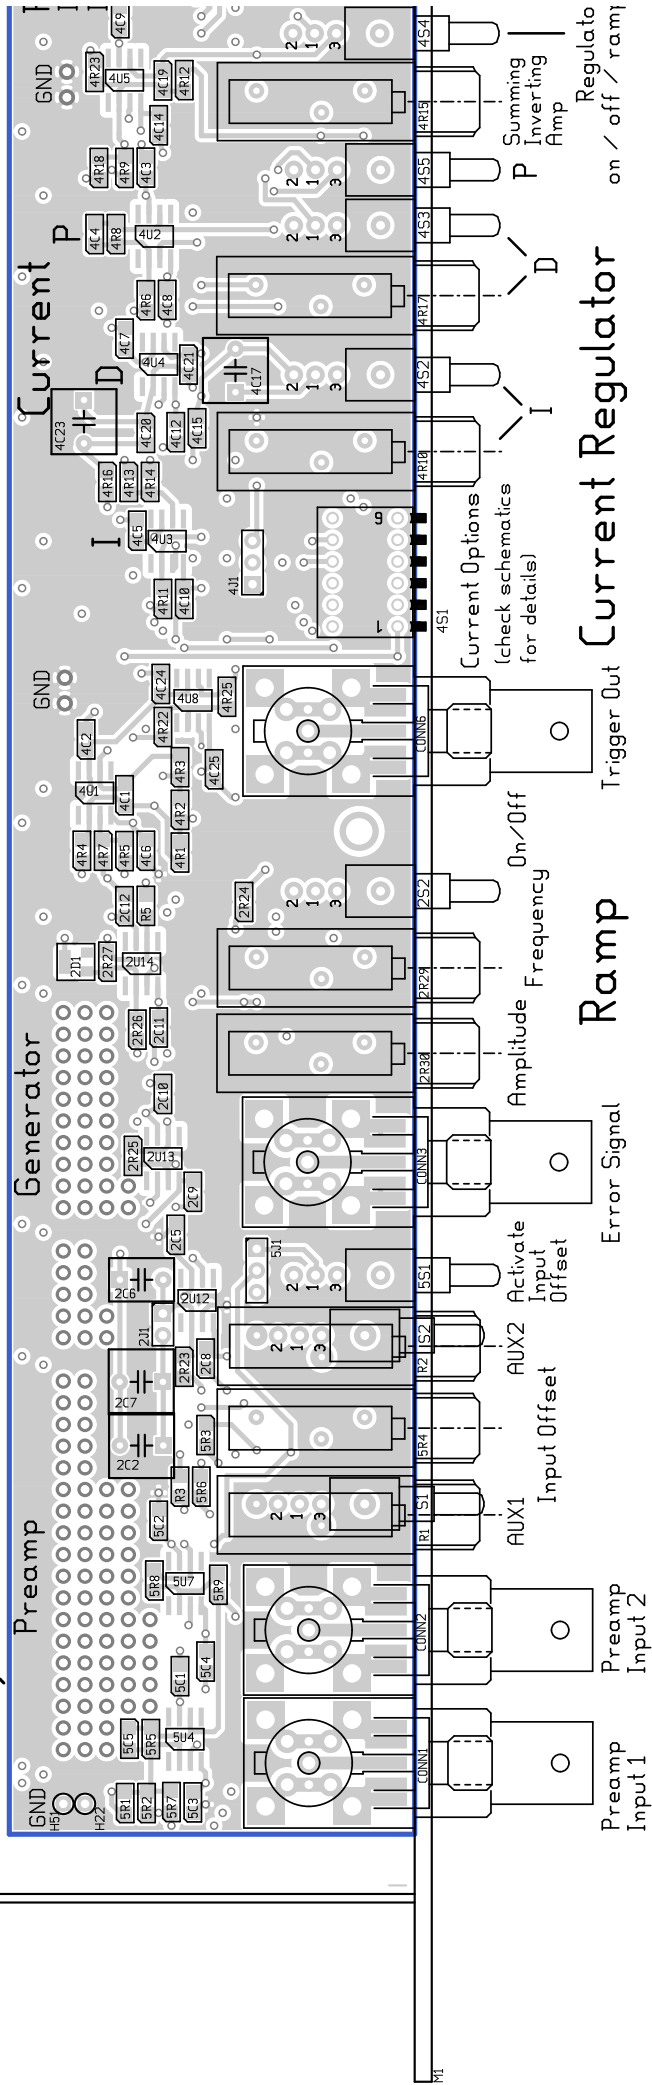

PID-Thijs2 (400 mm x 47.5 mm)

H102

H117

H121

cuboid 5x5x9mm

cuboid 5x5x9mm

Grid (2 , 1)