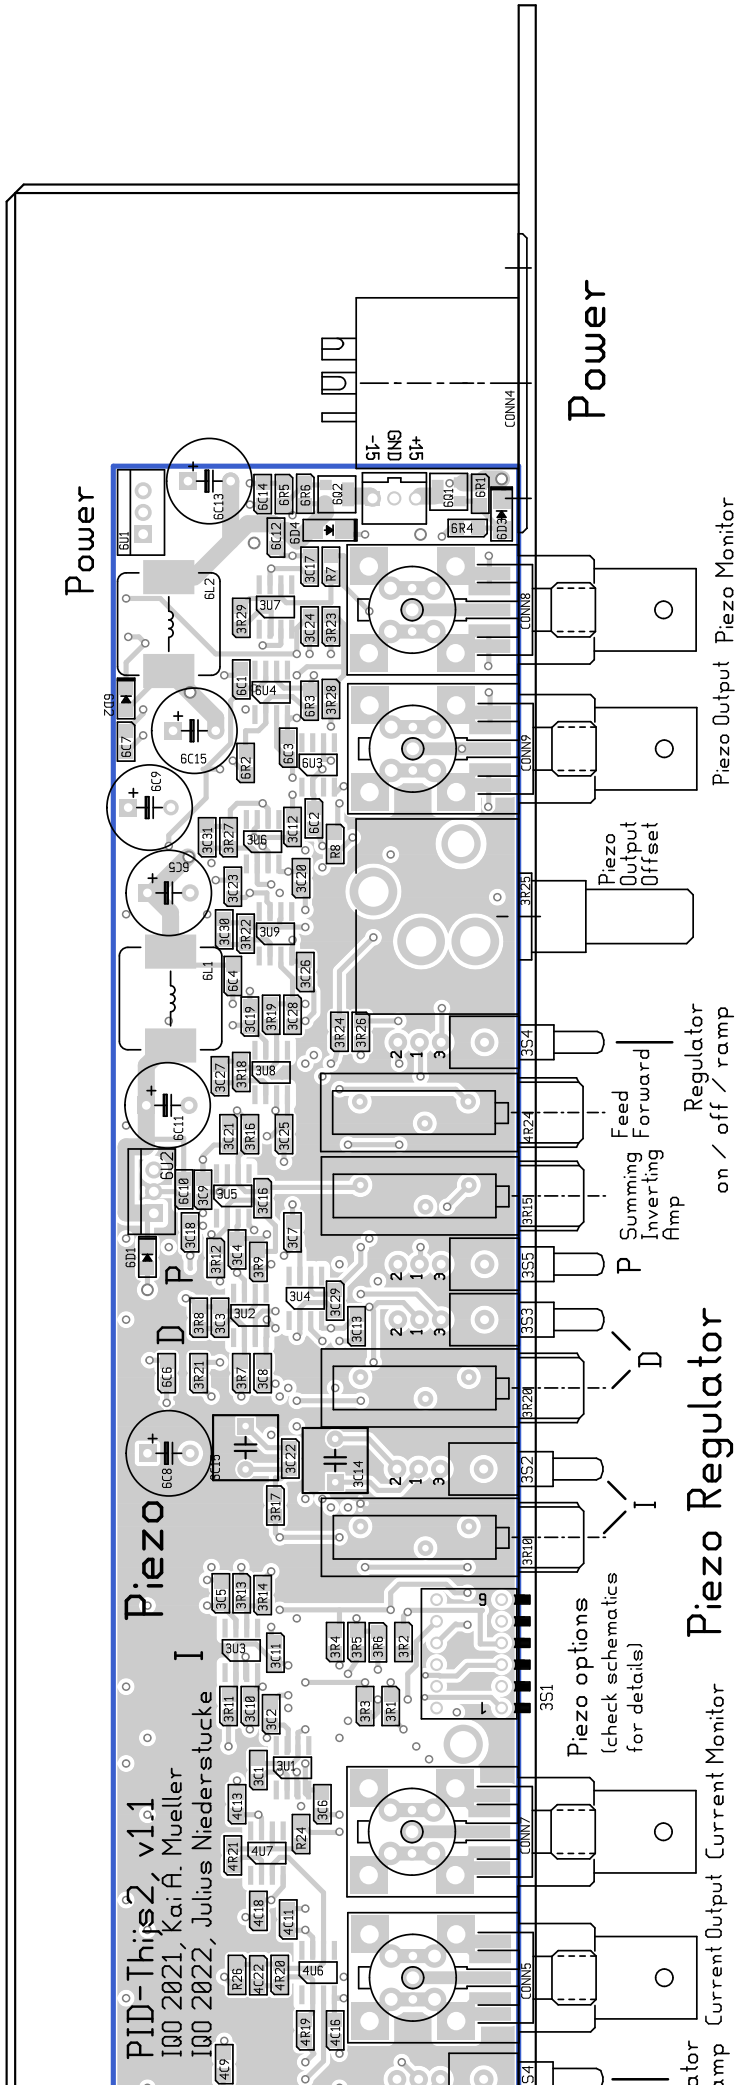

PID-Thijs2 (400 mm x 47.5 mm)

H102

H117

H121

cuboid 5x5x9mm

cuboid 5x5x9mm

Grid (2 , 1)