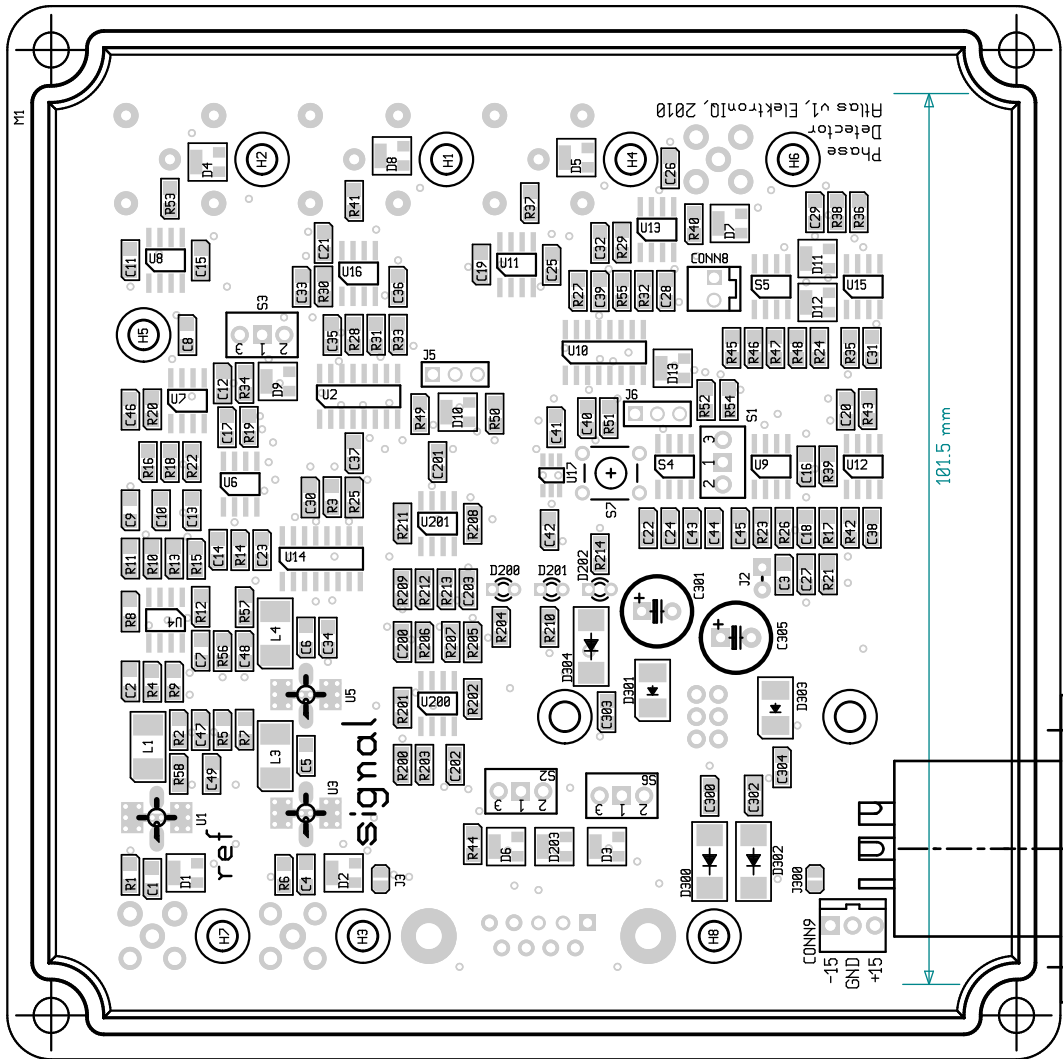

phase monitor
phase out
monitor fast out
fast out

89.5 mm
101.5 mm

phase
monitor

phase
out

monitor
fast out

fast out

89.5 mm

101.5 mm