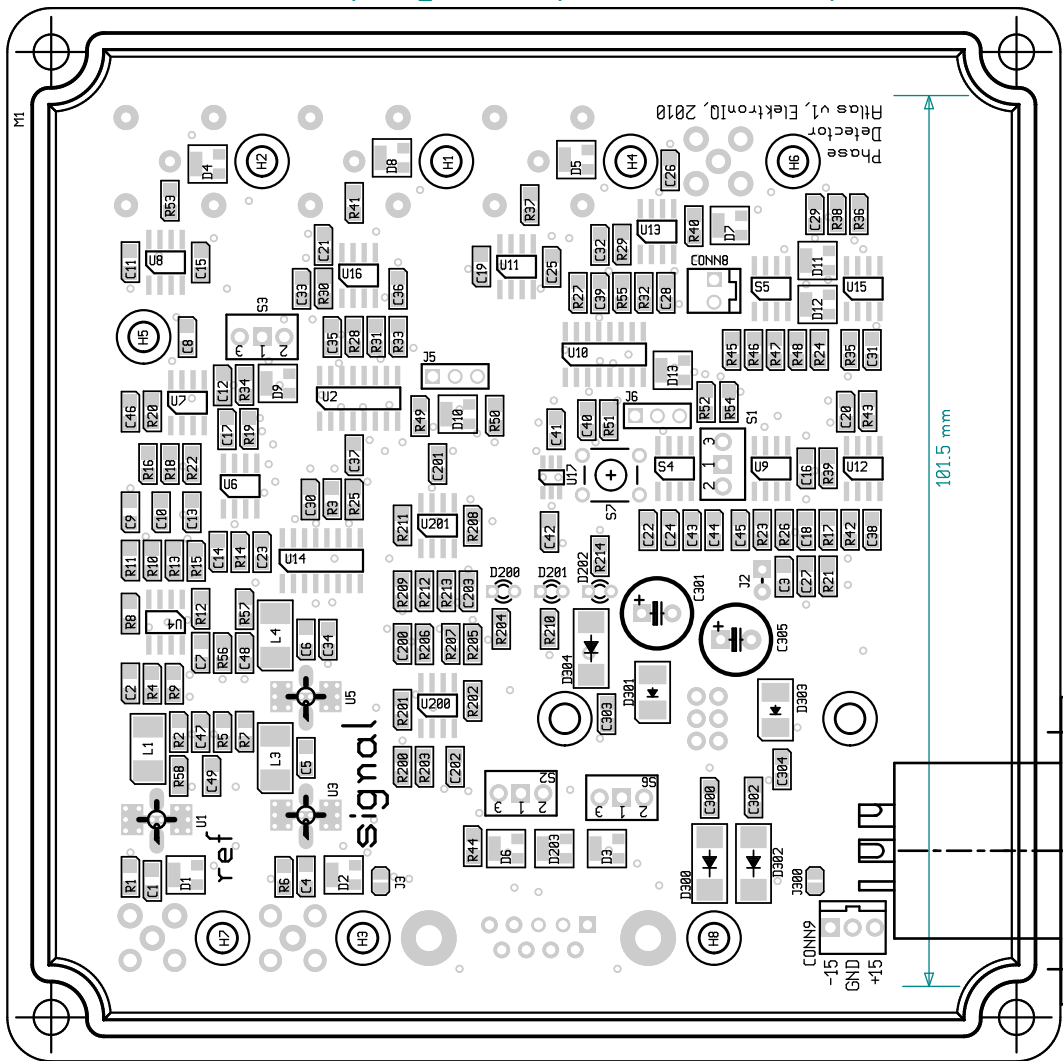

phase monitor
phase out
monitor fast out
fast out

89.5 mm
101.5 mm

phase
monitor

phase
out

monitor
fast out

fast out

89.5 mm

101.5 mm