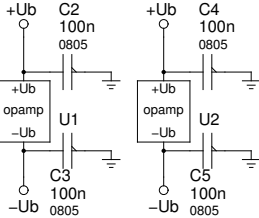

LCD-Display

Peltier Current

Diode Current

BNC-LAY = Telegaertner J01001A0037

<h2 style="text-align: center;">Lasertreiber (master)</h2>		2.1
		REV.:
TITLE: lasertreiber_0_master.sch		26.11.08
FILE:		DATE:
DRAWN BY: <(kmk)>		PAGE: 1/4