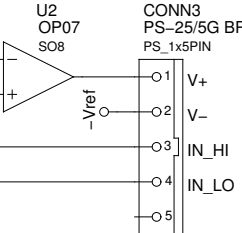

LCD-Display

Peltier Current

Diode Current

BNC-LAY = Telegaertner J01001A0037

<h2 style="text-align: center;">Lasertreiber (master)</h2>		2.1
		REV.:
TITLE: lasertreiber_0_master.sch		26.11.08
FILE:		DATE:
DRAWN BY: <(kmk)>		PAGE: 1/4