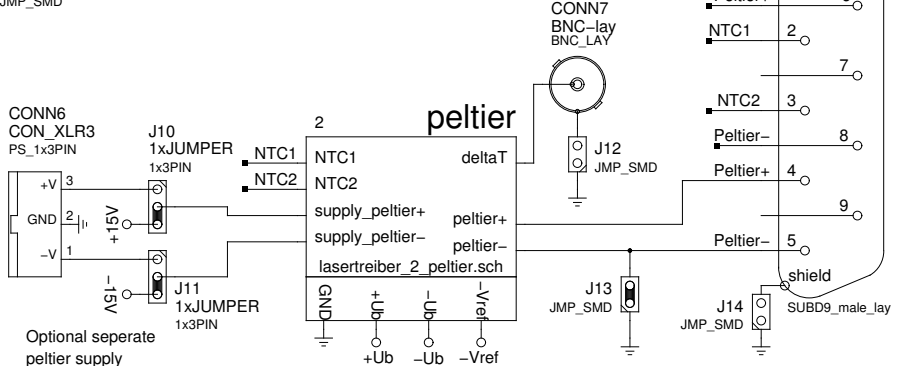

LCD-Display

Peltier Current

Diode Current

BNC-LAY = Telegaertner J01001A0037

<h2 style="text-align: center;">Lasertreiber (master)</h2>		2.1
		REV.:
TITLE: lasertreiber_0_master.sch		26.11.08
FILE:		DATE:
DRAWN BY: <(kmk)>		PAGE: 1/4