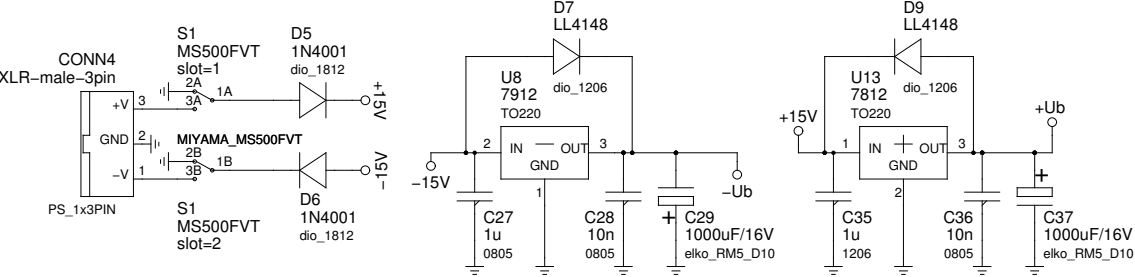

LCD-Display

Peltier Current

Diode Current

BNC-LAY = Telegaertner J01001A0037

<h2 style="text-align: center;">Lasertreiber (master)</h2>		2.1
		REV.:
TITLE: lasertreiber_0_master.sch		26.11.08
FILE:		DATE:
DRAWN BY: <(kmk)>		PAGE: 1/4