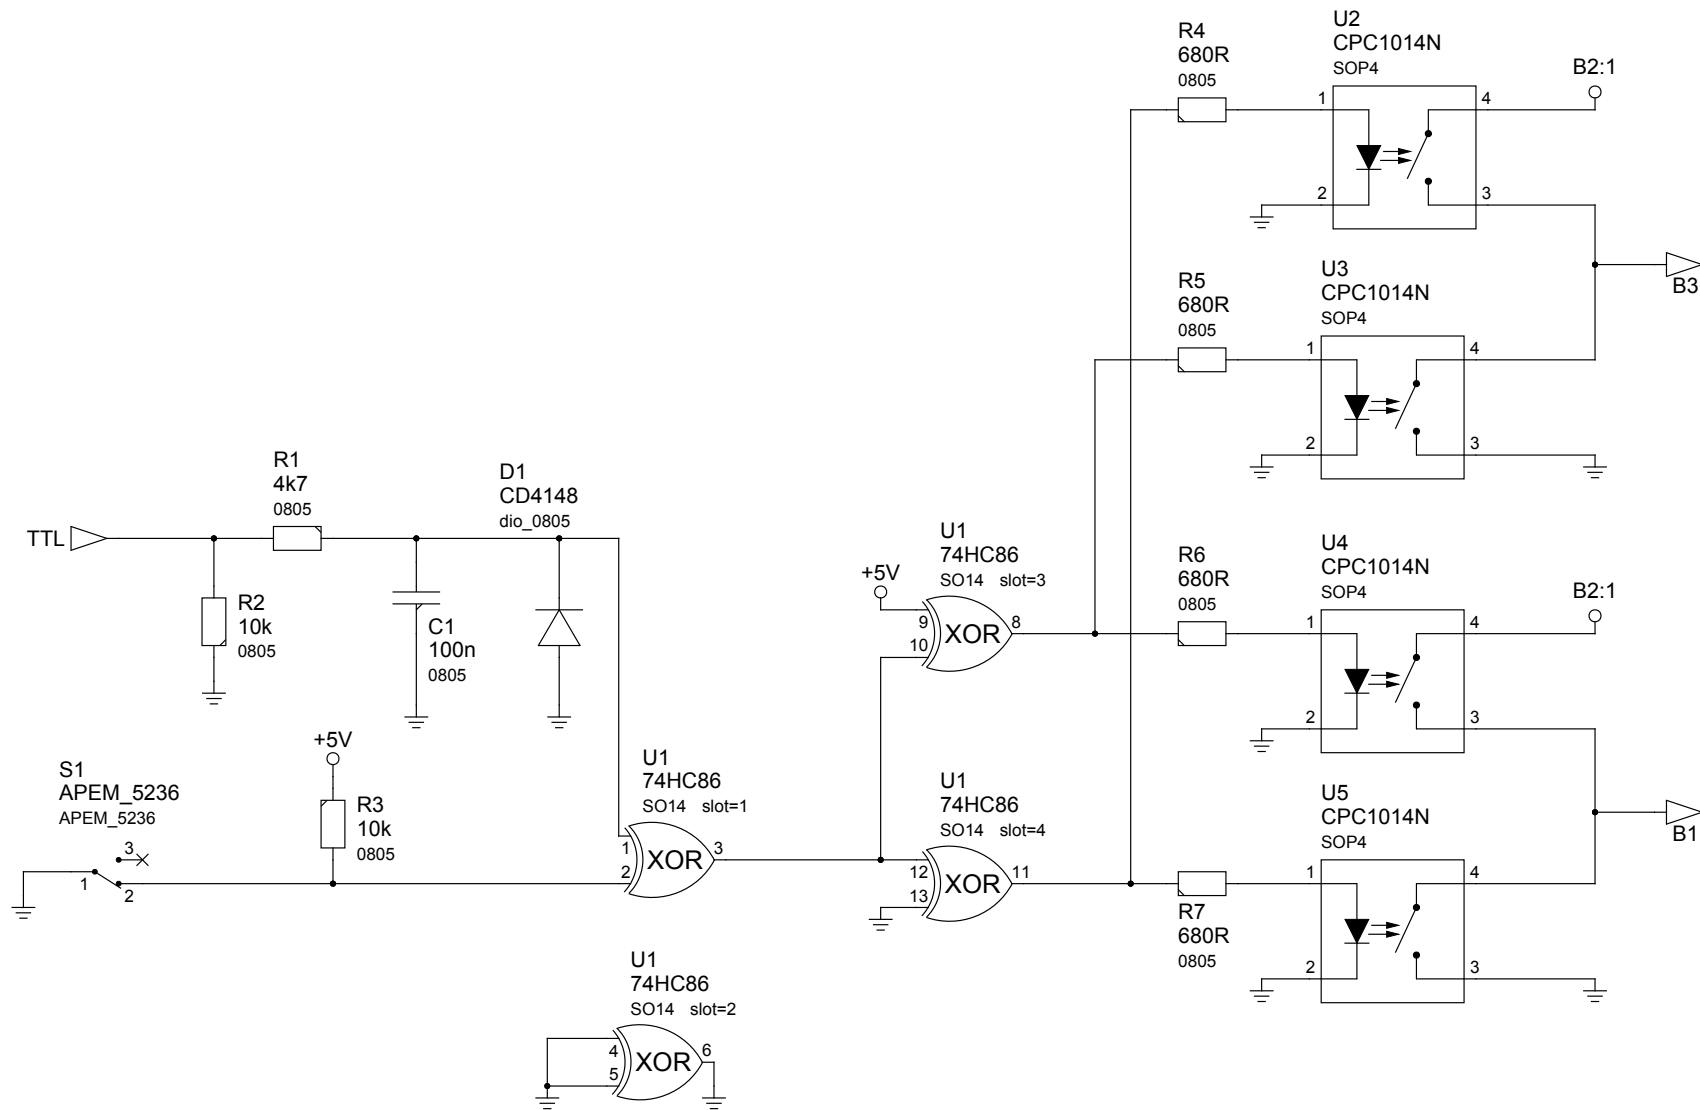

M1
DAUB_MGF44061
BOX_DAUB_MGF44061

| | | |
|------------------------|--|-----------------------|
| TITLE: Klappspiegel | | REV.: v1 |
| | | PROJECT: Klappspiegel |
| FILE: klappspiegel.sch | | DATE: 20.09.2017 |
| DRAWN BY: hschmuelling | | PAGE: 1/2 |