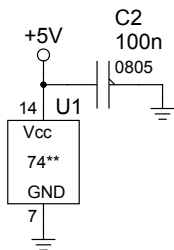

M1
DAUB_MGF44061
BOX_DAUB_MGF44061

| | | |
|------------------------|--|-----------------------|
| TITLE: Klappspiegel | | REV.: v1 |
| | | PROJECT: Klappspiegel |
| FILE: klappspiegel.sch | | DATE: 20.09.2017 |
| DRAWN BY: hschmuelling | | PAGE: 1/2 |